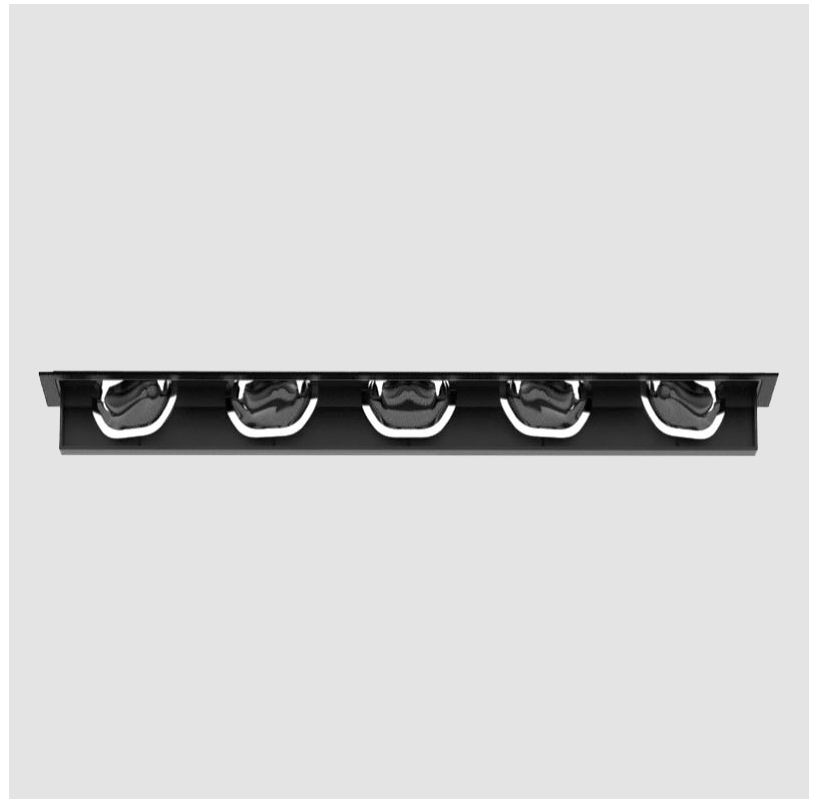

GENERAL

Series: Magiq Wallwash
Brand: Prolicht
Division: Architectural
Mounting Type: Trimless
Mounting Location: Ceiling
Subcategory: Wallwash

PHYSICAL

Shape: Rectangle
Length (mm): 267
Length (in): 10 1/2
Width (mm): 36
Width (in): 1 7/16
Height (mm): 64
Height (in): 2 1/2
Ceiling Thickness (mm): 12.5
Ceiling Thickness (in): 1/2
Min. Recessing Depth (mm): 100
Min. Recessing Depth (in): 3 15/16
Light Distribution: Asymmetric
Weight (kg): 0.943
Weight (lbs): 2.08
Holder Finish: WHI / BLK
Fixture Material: Aluminum Die Cast
Cut-out Measurements: 273mm / 10 3/4" x 42mm / 1 5/8"
Upon Request: Unique Ceiling Thickness

ELECTRICAL

Lamp Type: LED (Zhaga Standard)
Input Wattage (W): 33.4
Total Output Wattage (W): 29.6
Dimming: Tri-Mode (Non-Dimming and Phase Dimming (120Vac only) and 0-10V Dimming)
Driver Included: Yes
Driver Location: Remote
Driver Type: Constant Current - Universal
Driver Class: Class 1
Input Voltage (V): 120 - 277
Constant Current (MA): 500

LED

Number of LEDs: 5
Color Temperature (°K): 2700 / 3000 / 3500 / 4000
Max. Delivered Lumen (lm): 2145 / 2339 / 2145 / 2443
Nominal Lumen (lm): 2375 / 2590 / 2375 / 2705
CRI: >90 CRI
Lamp Life (hrs): 50000
Upon Request: Special Color Temperature

OPTICAL

Reflector: Asymmetric
Upon Request: Special Beam Angles

RATINGS AND CERTIFICATIONS

Certified By: CSA Certified to UL and CSA Standards
IP rating: IP20

100mm
3 15/16"

12 1/2 mm
1/2"

270mm x 38mm
10 5/16" x 1 1/2"