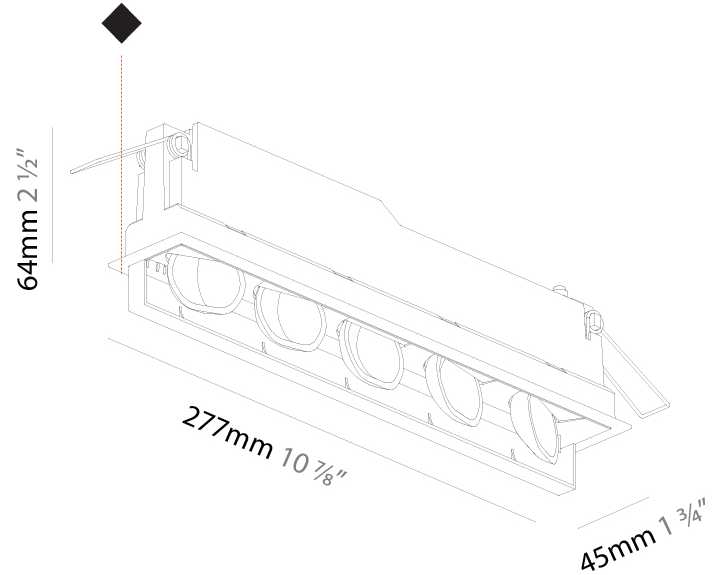

GENERAL

Series: Magiq Wallwash
Brand: Prolicht
Division: Architectural
Mounting Type: Recessed
Mounting Location: Ceiling
Subcategory: Wallwash

PHYSICAL

Shape: Rectangle
Length (mm): 277
Length (in): 10 ⁷/₈
Width (mm): 45
Width (in): 1 ³/₄
Height (mm): 64
Height (in): 2 ¹/₂
Min. Recessing Depth (mm): 100
Min. Recessing Depth (in): 3 ¹⁵/₁₆
Light Distribution: Asymmetric
Fixture Finish: SSR / BKV / CWI / CRY / HAB / UFT / ITA / RUA / FTG / MYG / LOD / PUS / FRO / FUP / KIA / POP / BLS / SPG / MEY / GOH / GUM / CHC / COM / ABZ / JAG / OBR / MOS / ROR
Holder Finish: WHI / BLK
Fixture Material: Aluminum Die Cast
Cut-out Measurements: 270mm / 10 5/8" x 38mm / 1 1/2"

ELECTRICAL

Lamp Type: LED (Zhaga Standard)
Input Wattage (W): 31.4
Total Output Wattage (W): 25.9
Dimming: Tri-Mode (Non-Dimming and Phase Dimming (120Vac only) and 0-10V Dimming)
Driver Included: No
Driver Location: Remote
Driver Type: Constant Current - Universal
Driver Class: Class 1
Input Voltage (V): 120 - 277
Constant Current (MA): 500

LED

Number of LEDs: 5
Color Temperature (°K): 2700 / 3000 / 3500 / 4000
Max. Delivered Lumen (lm): 2145 / 2339 / 2145 / 2443
Nominal Lumen (lm): 2375 / 2590 / 2375 / 2705
CRI: >90 CRI
Efficiency (%): 82.3
Lamp Life (hrs): 50000

OPTICAL

RATINGS AND CERTIFICATIONS

Certified By: CSA Certified to UL and CSA Standards
IP rating: IP20

PROJECT
TYPE
SPECIFIER
QUANTITY
DATE