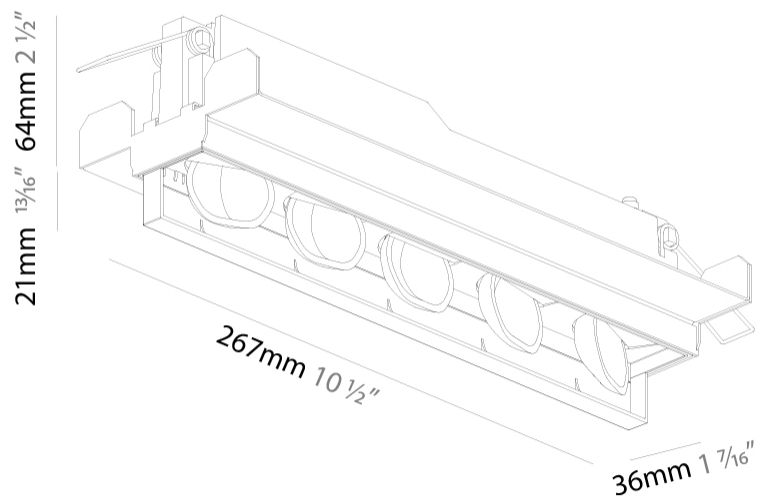

GENERAL

Series: Magiq Wallwash
 Brand: Prolicht
 Division: Architectural
 Mounting Type: Trimless
 Mounting Location: Ceiling
 Subcategory: Wallwash

PHYSICAL

Shape: Rectangle
 Length (mm): 267
 Length (in): 10 1/2
 Width (mm): 36
 Width (in): 1 7/16
 Height (mm): 64
 Height (in): 2 1/2
 Ceiling Thickness (mm): 12.5
 Ceiling Thickness (in): 1/2
 Min. Recessing Depth (mm): 100
 Min. Recessing Depth (in): 3 15/16
 Light Distribution: Asymmetric
 Weight (kg): 0.943
 Weight (lbs): 2.08
 Holder Finish: WHI / BLK
 Fixture Material: Aluminum Die Cast
 Cut-out Measurements: 273mm / 10 3/4" x 42mm / 1 5/8"
 Upon Request: Unique Ceiling Thickness

OPTICAL

Reflector: Asymmetric
 Upon Request: Special Beam Angles

RATINGS AND CERTIFICATIONS

Certified By: CSA Certified to UL and CSA Standards
 IP rating: IP20

100mm
3 15/16"

12 1/2 mm
1/2"

270mm x 38mm
10 5/16" x 1 1/2"